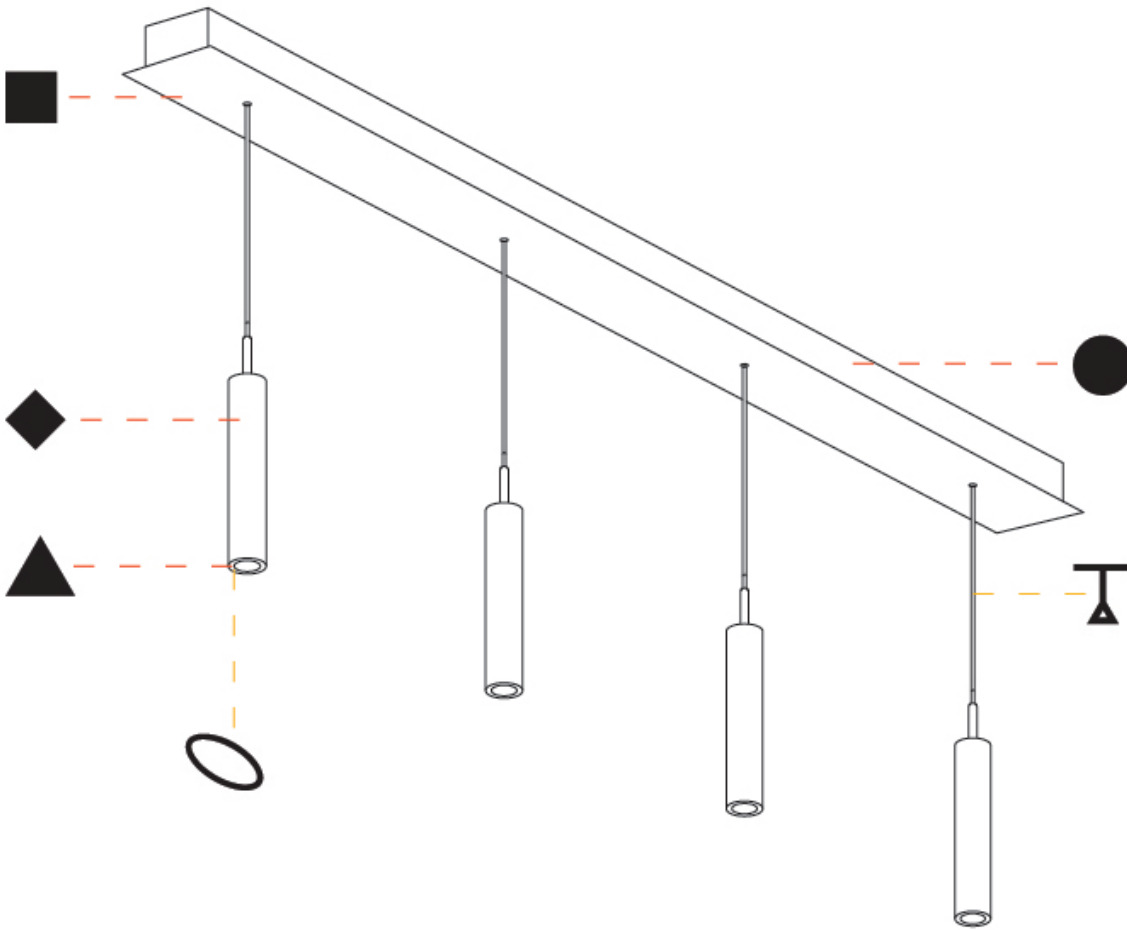

G-MINI CHANNEL HANGOVER SUSPENSION

A300615-

PROJECT	_____
TYPE	_____
SPECIFIER	_____
QUANTITY	_____
DATE	_____