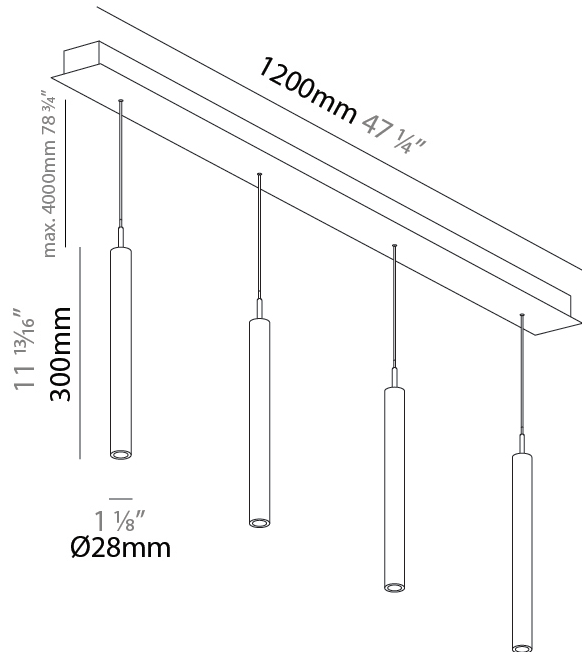

GENERAL

Series: G-Mini Channel
Subseries: G-Mini Channel Hangover
Brand: Prolight
Division: Architectural
Mounting Type: Suspension
Mounting Location: Ceiling
Subcategory: Spots

PHYSICAL

Shape: Cylinder
Diameter (mm): 28
Diameter (in): 1 1/8
Length (mm): 1200
Length (in): 47 1/4
Height (mm): 300
Height (in): 11 13/16
Light Distribution: Direct
Diffuser: Shine Ring - NOR / OPL / YEL / ORA / RED / BLU / GRN
Fixture Finish: SSR / BKV / CWI / CRY / HAB / UFT / ITA / RUA / FTG / MYG / LOD / PUS / FRO / FUP / KIA / POP / BLS / SPG / MEY / GOH / GUM / CHC / COM / ABZ / JAG / OBR / MOS / ROR
Accent Finish: NOF / COP / MIR / SSS
Fixture Material: Extruded Aluminum / Steel
Cable Details: 2,000mm/78 3/4" / 4,000mm/157 1/2" - Cable, Black, Green, Orange, Red, White

ELECTRICAL

Lamp Type: LED (Zhaga Standard)
Input Wattage (W): 16
Total Output Wattage (W): 23.7
Dimming: Tri-Mode (Non-Dimming and Phase Dimming (120Vac only) and 0-10V Dimming)
Driver Included: Yes
Driver Location: Integrated
Driver Type: Constant Current - Universal
Driver Class: Class 2
Input Voltage (V): 120 - 277

LED

Color Temperature (°K): 2700 / 3000 / 3500 / 4000
Max. Delivered Lumen (lm): 1546 / 1615 / 1705 / 1751
Nominal Lumen (lm): 1840 / 1949 / 2057 / 2112
CRI: >90 CRI
Lamp Life (hrs): 50000

OPTICAL

Beam Angle: 20 / 26 / 56

RATINGS AND CERTIFICATIONS

Certified By: Certified for North American Standards
IP rating: IP20